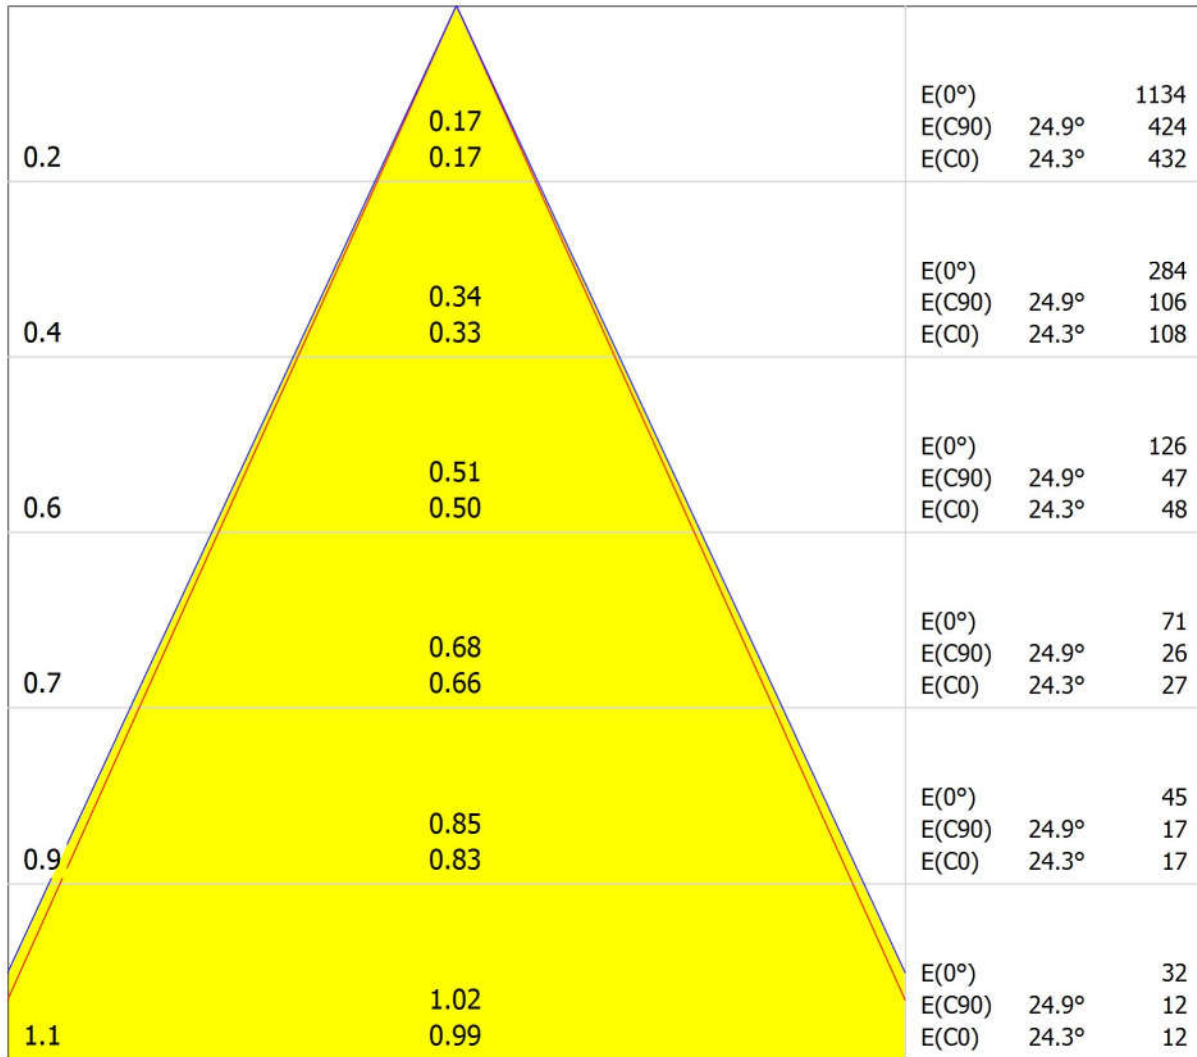

Distance [m] Cone Diameter [m] Illuminance [lx]

- C0 - C180 (Half-value Angle: 20.4°)
- C90 - C270 (Half-value Angle: 20.6°)

Griven S.r.l.
 Via Bulgaria, 16
 46042 Castel Goffredo, MN, Italy

Operator PR
 Telephone 0376779483
 Fax 0376779682
 e-Mail griven@griven.com

Griven Srl AL2942WIRG Athomo Wide RGB sym / Luminaire Data Sheet

Luminous emittance 1:

Luminaire classification according to CIE: 99
 CIE flux code: 86 97 99 99 79

Griven Srl AL2942WIRG Athomo Wide RGB sym
 Article No.: AL2942WIRG
 Luminous flux (Luminaire): 33 lm
 Luminous flux (Lamps): 42 lm
 Luminaire Wattage: 3.6 W
 Luminaire classification according to CIE: 99
 CIE flux code: 86 97 99 99 79
 Fitting: 1 x RGB LEDs (Correction Factor 1.000).

Distance [m] Cone Diameter [m] Illuminance [lx]

- C0 - C180 (Half-value Angle: 48.6°)
- C90 - C270 (Half-value Angle: 49.8°)