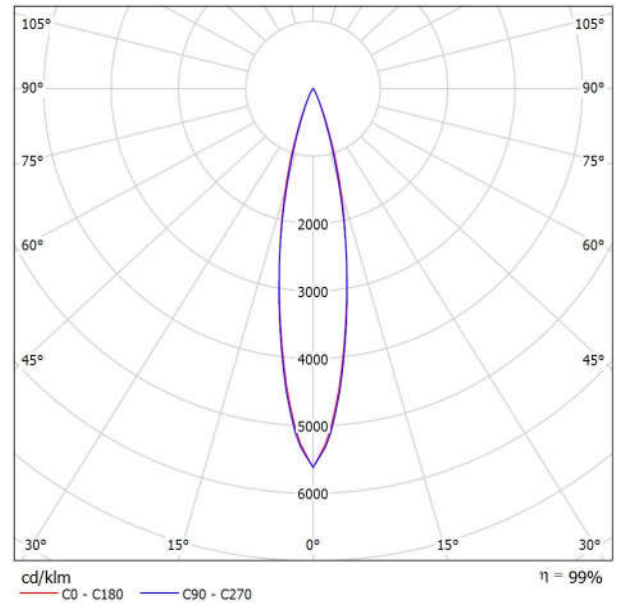

Luminous emittance 1:

Luminaire classification according to CIE: 100
CIE flux code: 97 99 100 100 99

Griven Srl AL2942MERG Athomo Medium RGB
sym
Article No.: AL2942MERG
Luminous flux (Luminaire): 34 lm
Luminous flux (Lamps): 34 lm
Luminaire Wattage: 3.6 W
Luminaire classification according to CIE: 100
CIE flux code: 97 99 100 100 99
Fitting: 1 x RGB LEDs (Correction Factor 1.000).

Distance [m] Cone Diameter [m] Illuminance [lx]

- C0 - C180 (Half-value Angle: 48.6°)
- C90 - C270 (Half-value Angle: 49.8°)