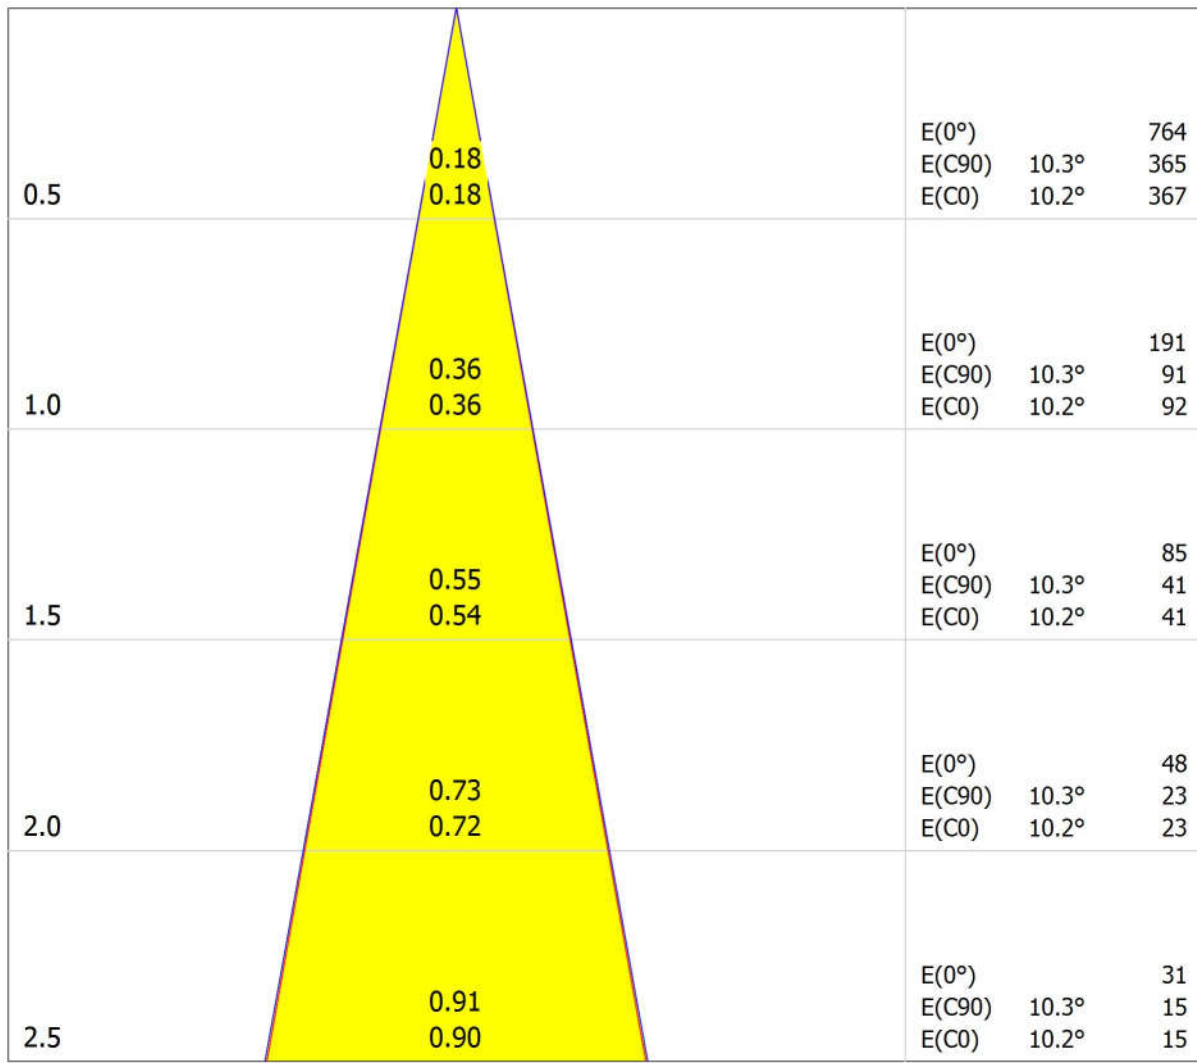

Griven S.r.l.
Via Bulgaria, 16
46042 Castel Goffredo, MN, Italy

Operator PR
Telephone 0376779483
Fax 0376779682
e-Mail griven@griven.com

Griven Srl AL2942MERC Athomo Medium RGB sym / Cone Diagram

Luminaire: Griven Srl AL2942MERC Athomo Medium RGB sym
Lamps: 1 x RGB LEDs

Distance [m]   Cone Diameter [m]   Illuminance [lx]

- C0 - C180 (Half-value Angle: 20.4°)
- C90 - C270 (Half-value Angle: 20.6°)