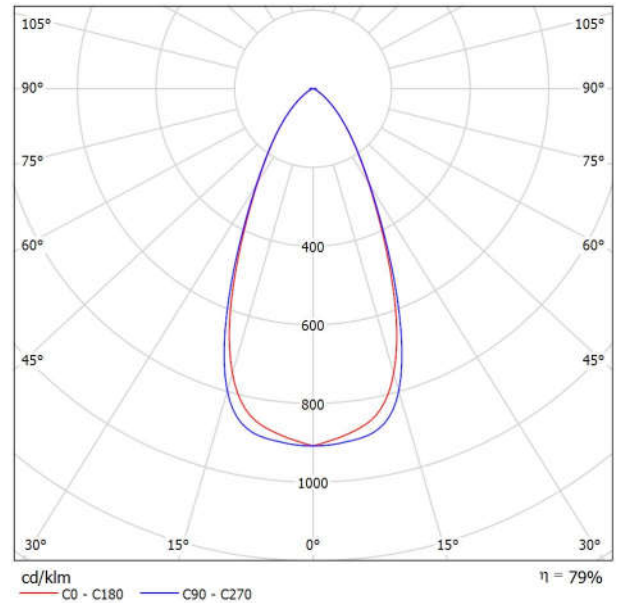

Distance [m] Cone Diameter [m] Illuminance [lx]

- C0 - C180 (Half-value Angle: 20.4°)
- C90 - C270 (Half-value Angle: 20.6°)

Griven S.r.l.
 Via Bulgaria, 16
 46042 Castel Goffredo, MN, Italy

Operator PR
 Telephone 0376779483
 Fax 0376779682
 e-Mail griven@griven.com

Griven Srl AL2942WIRG Athomo Wide RGB sym / Luminaire Data Sheet

Luminous emittance 1:

Luminaire classification according to CIE: 99
 CIE flux code: 86 97 99 99 79

Griven Srl AL2942WIRG Athomo Wide RGB sym
 Article No.: AL2942WIRG
 Luminous flux (Luminaire): 33 lm
 Luminous flux (Lamps): 42 lm
 Luminaire Wattage: 3.6 W
 Luminaire classification according to CIE: 99
 CIE flux code: 86 97 99 99 79
 Fitting: 1 x RGB LEDs (Correction Factor 1.000).

Distance [m] Cone Diameter [m] Illuminance [lx]

- C0 - C180 (Half-value Angle: 48.6°)
- C90 - C270 (Half-value Angle: 49.8°)