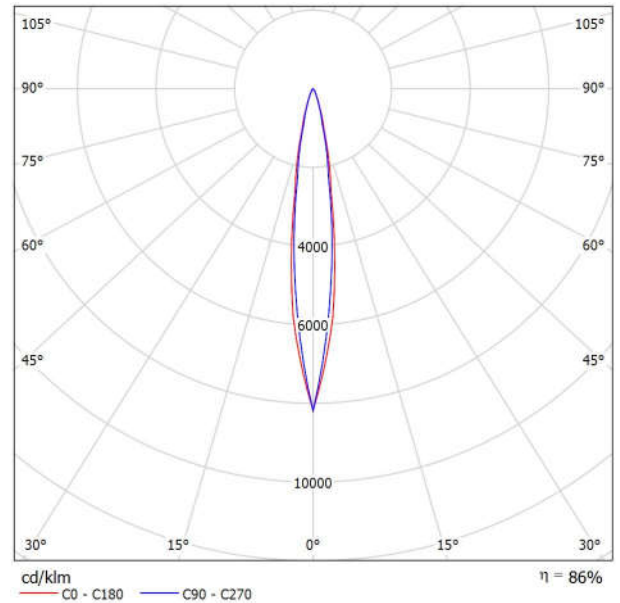

Luminous emittance 1:

Luminaire classification according to CIE: 100
CIE flux code: 98 100 100 100 88

Griven Srl AL2680 Micro Dive MK2 Narrow sym
Article No.: AL2680
Luminous flux (Luminaire): 202 lm
Luminous flux (Lamps): 234 lm
Luminaire Wattage: 10.0 W
Luminaire classification according to CIE: 100
CIE flux code: 98 100 100 100 88
Fitting: 1 x Led RGB All Colour in Use (Correction
Factor 1.000).