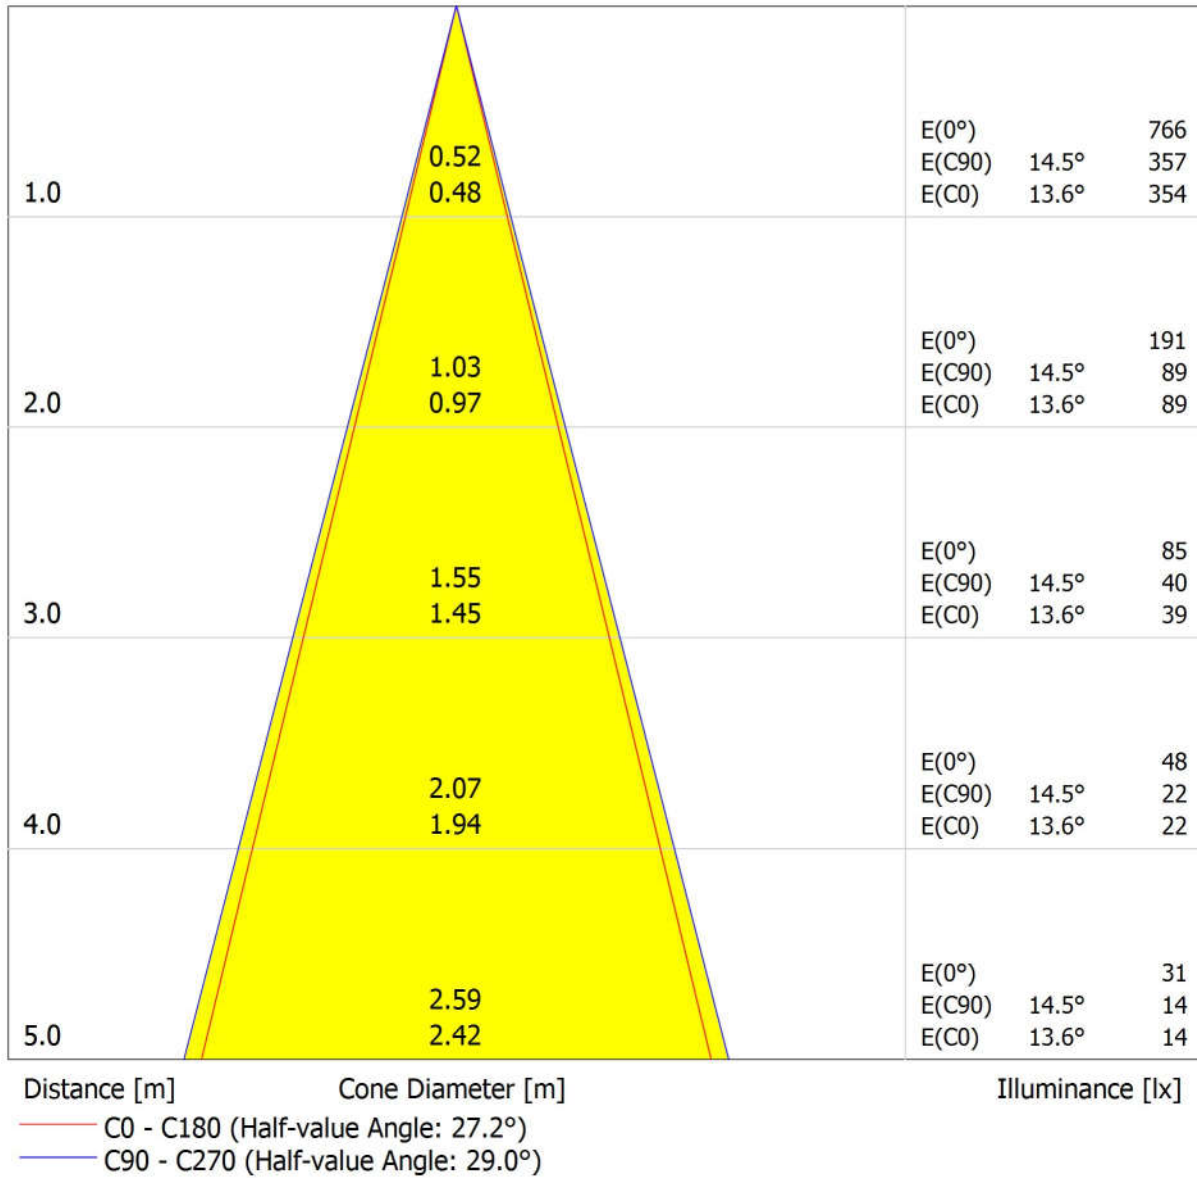

Griven S.r.l.
Via Bulgaria, 16
46042 Castel Goffredo, MN, Italy

Operator PR
Telephone 0376779483
Fax 0376779682
e-Mail griven@griven.com

Griven Srl AL2682 Micro Dive MK2 Medium sym / Cone Diagram

Luminaire: Griven Srl AL2682 Micro Dive MK2 Medium sym
Lamps: 1 x Led RGB All Colour in Use