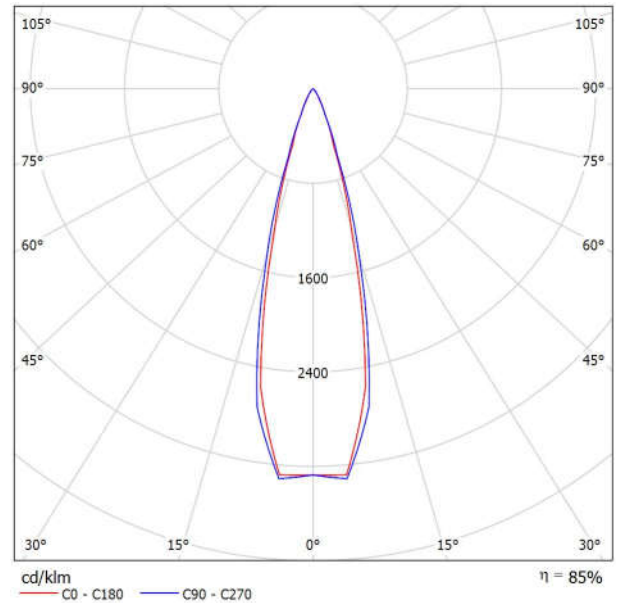

Luminous emittance 1: