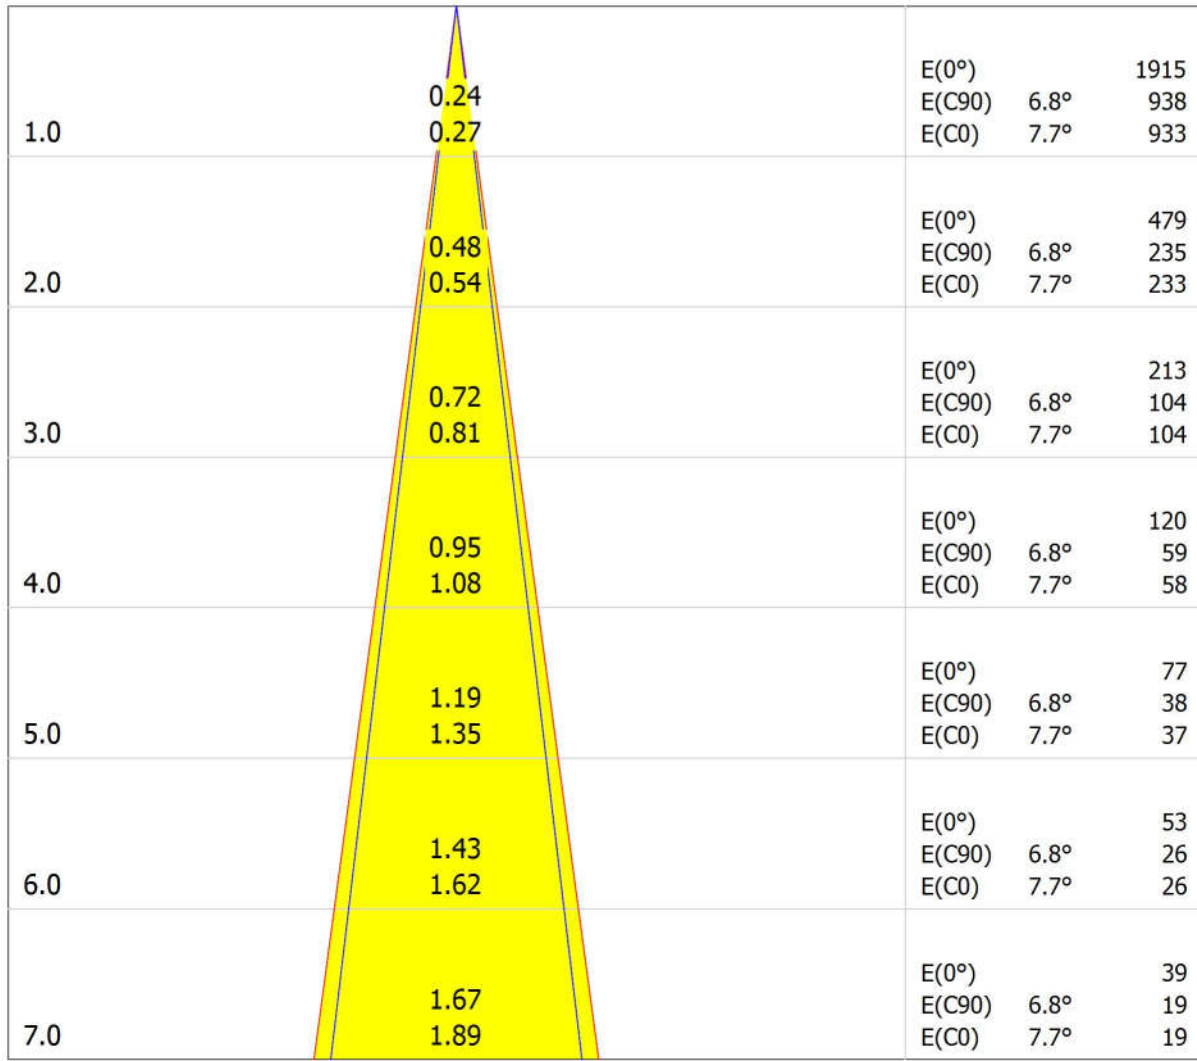

Griven S.r.l.
Via Bulgaria, 16
46042 Castel Goffredo, MN, Italy

Operator PR
Telephone 0376779483
Fax 0376779682
e-Mail griven@griven.com

Griven Srl AL2680 Micro Dive MK2 Narrow sym / Cone Diagram

Luminaire: Griven Srl AL2680 Micro Dive MK2 Narrow sym
Lamps: 1 x Led RGB All Colour in Use

Distance [m]   Cone Diameter [m]   Illuminance [lx]

- C0 - C180 (Half-value Angle: 15.4°)
- C90 - C270 (Half-value Angle: 13.6°)