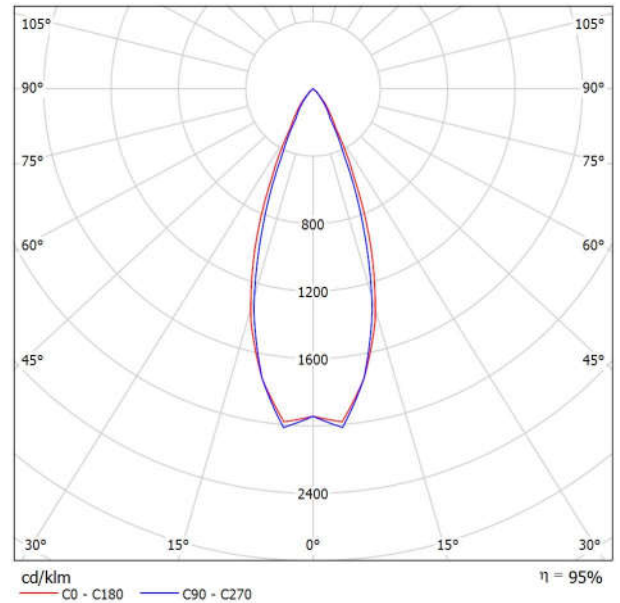

Griven S.r.l.
Via Bulgaria, 16
46042 Castel Goffredo, MN, Italy

Operator PR
Telephone 0376779483
Fax 0376779682
e-Mail griven@griven.com

Griven Srl AL2684 Micro Dive MK2 Wide sym / Luminaire Data Sheet

Luminous emittance 1:

Luminaire classification according to CIE: 100
CIE flux code: 97 100 100 100 95

Griven Srl AL2684 Micro Dive MK2 Wide sym
Article No.: AL2684
Luminous flux (Luminaire): 222 lm
Luminous flux (Lamps): 234 lm
Luminaire Wattage: 10.8 W
Luminaire classification according to CIE: 100
CIE flux code: 97 100 100 100 95
Fitting: 1 x Led RGB All Colour in Use (Correction
Factor 1.000).

The newly restyled MICRO-DIVE MK2 is a mini-sized full colour LEDs colour changer specifically designed for underwater applications that features an IP68 (Full Dry) protection rating. State of the art electronic colour mixing, low power consumption, no moving parts, long life light source, light weight and compact size are some of the bonuses that grant superior performance, extreme durability and ease of installation. Standalone colour sequence selection is an alternative to the four-channel DMX 512 standard digital control system. A choice of beam angle options is available to suit most requirements.