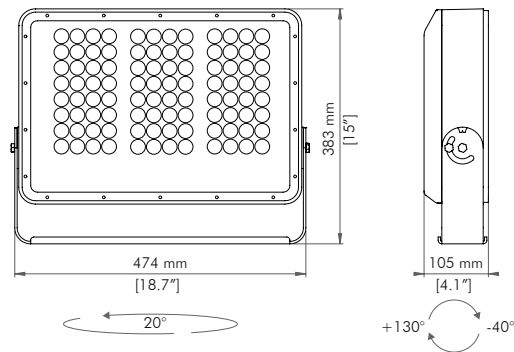

CAPITAL 300

GRIVEND

BEAM ANGLE REFERENCE

RGBW		WHITE LIGHT	
SPOT	8°	SPOT	12°
NARROW	12°	NARROW	15°
MEDIUM	23°	MEDIUM	25°
WIDE	43°	WIDE	47°
EXTRA WIDE	68°	EXTRA WIDE	61°
ELLIPTICAL	11°x41°	ELLIPTICAL	14°x39°
ELLIPTICAL WIDE	22°x39°	ELLIPTICAL WIDE	23°x37°
WALL WASH	14°(5° incline)x37°	WALL WASH	19°(5° incline)x38°

PHOTOMETRIC DETAILS AVAILABLE ON OUR WEBSITE

FEATURES AND OPTIONS

ACCESSORIES

CODES

AL5014 CAPITAL 300

AL5015 CAPITAL 300 POLAR EDITION

OPTICS

SP Spot
NA Narrow
ME Medium
WI Wide
EW Extra wide
EL Elliptical
WL Elliptical wide
WW Wall wash

LED TYPE

RN RGB+W 4000K
DW From 2700K to 6500K
CW Cold White 6500K
NW Natural White 4000K
WW Warm White 3000K

CONTROL SYSTEM

R DMX-RDM
W DMX-RDM wireless
D DALI

FINISH

W White RAL 9003
G GRIVEN Grey
A Anthracite RAL 7016
B Black RAL 9005

CABLE TYPE

S POWER IN, DMX IN, DMX OUT
C Monocable with connectors
M Monocable without connectors
D POWER IN, DALI IN, DALI OUT

NOTES

Unless an RDM compatible control is used, CAPITAL 300 must always be purchased with AL1321 Infrared Remote Control. More CAPITAL 300 units can be controlled with one AL1321.

TECHNICAL SPECIFICATIONS

CAPITAL 300 is an IP67 powerful floodlight, whose die cast aluminium body hosts 96 high brightness RGBW, Dynamic White, Cold White, Natural White, Warm White or, on request, monochrome power LEDs. Dimensions: 474 mm x 105 mm x 383 mm. Available in DMX, automatic and Master-Slave mode, it also features RFU (Remote firmware update), and RDM (Remote device management) functions. DALI or DMX-RDM wireless control available on request. Unless an RDM compatible control is used, one Infrared Remote Control AL1321 must always be purchased for one or more CAPITAL 300 units in order to access DMX addressing, stand-alone operations and DMX channels configurations. Power supply: standard 100÷277V / 50-60Hz. Power consumption: RGBW 1.16A @ 230V/256W max, W 1.29A @ 230V/285W max. An Electrical Class I appliance, it also features self-resetting fuse protection as well as integrated electronic thermal protection management. The Polar Edition, fitted with an integrated de-icing system with electrically heated glass, is available on request. Operating temperature: -40°C to 50°C (-40°F to 122°F).

DIGITAL CONTROL SYSTEM SPECIFICATIONS AND CONFIGURATIONS AVAILABLE ON OUR WEBSITE