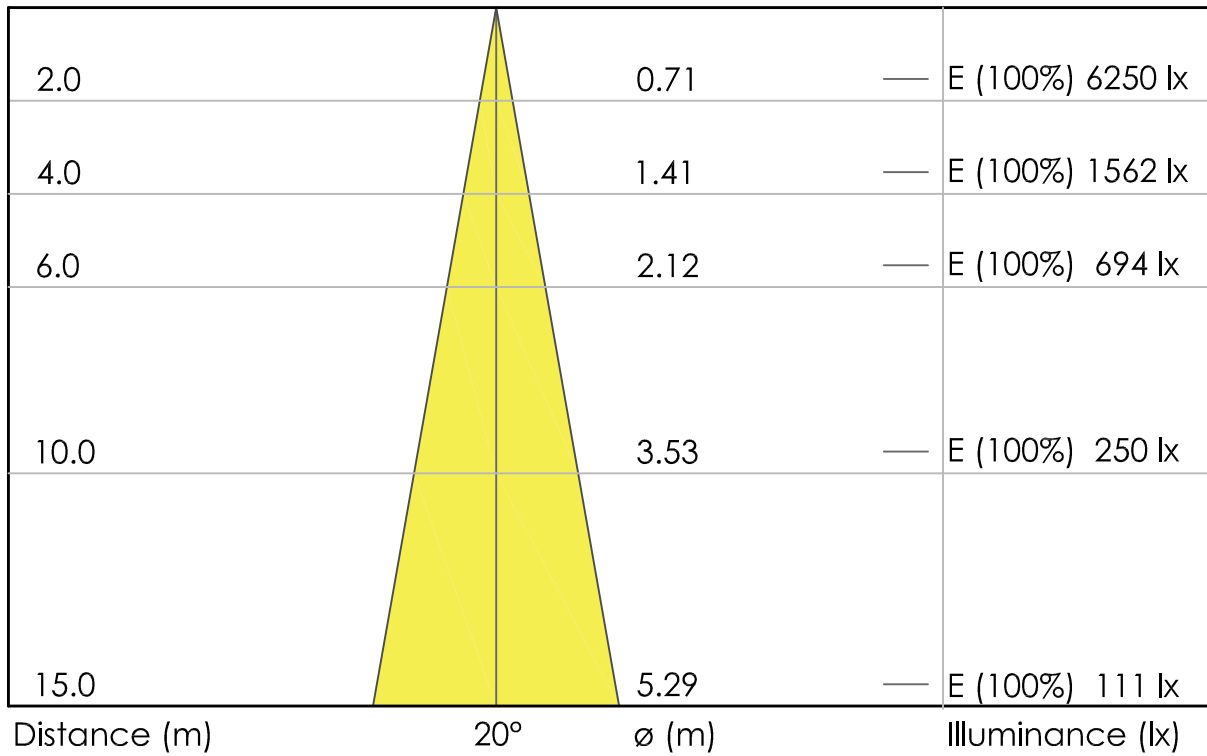

Gobo Led 80 D (AL2502)

Narrow Zoom